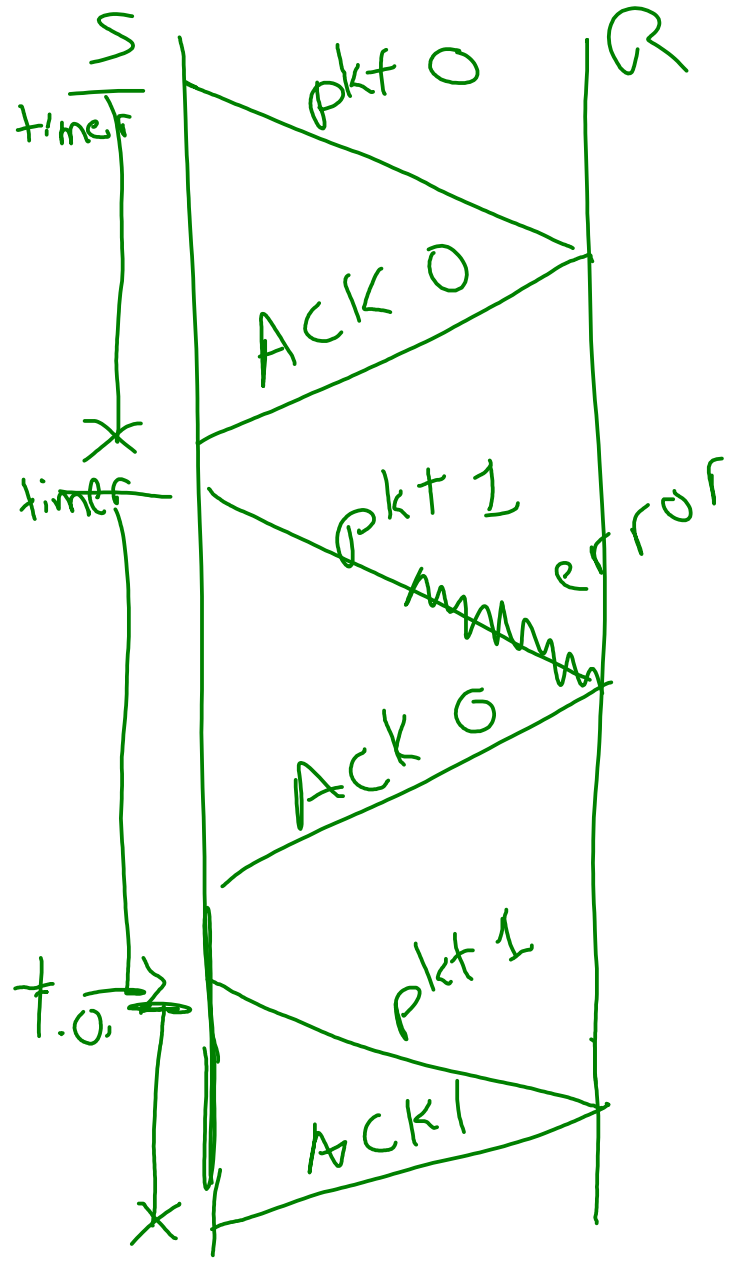

<sup>1010</sup>  
 & ABCDEF 45  
           FF00  
 -----  
 0000EF00

arith. shift right >>

~~00~~ABCDEF  
 FF  
 -----

logical s.r. >>>  
no sign extension

# rdt3.0 sender

App sends data

Receive wrong ACK

a. 2 ppts

b