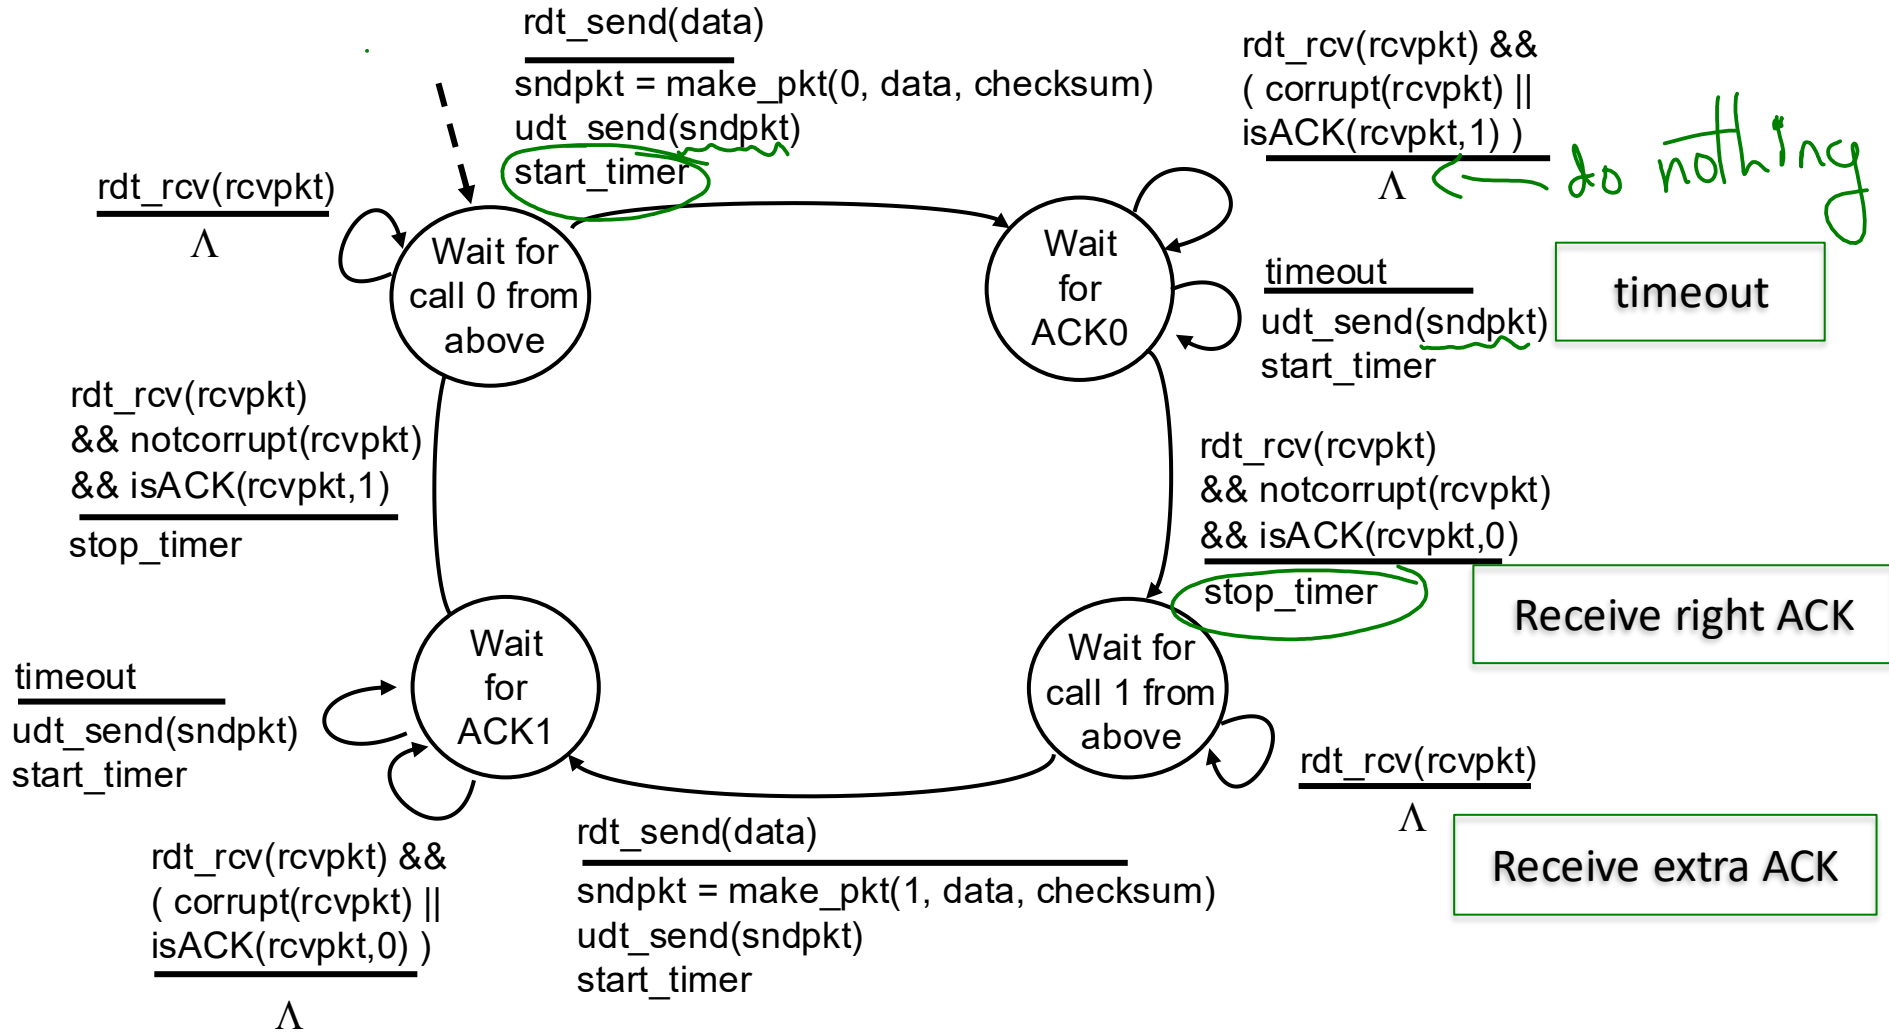

<sup>1010</sup>  
 & ABCDEF 45  
           FF00  
 -----  
 0000EF00

arith. shift right >>

~~00~~ABCDEF  
 FF  
 -----

logical s.r. >>>  
no sign extension

# rdt3.0 sender

App sends data

Receive wrong ACK

a. 2 ppts

b