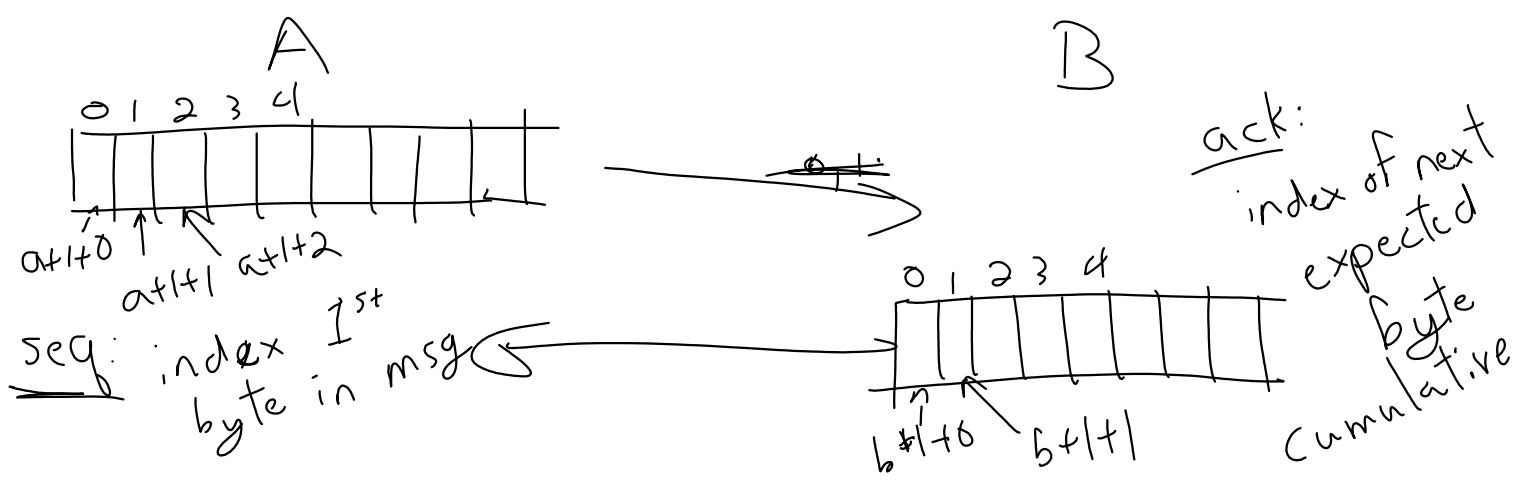

TCP

- error checking/fixing] reliability
- in order]
- connection oriented (full duplex)
- flow control
- congestion control

Both A, B have their own seq #

SYN Flood attack

seq=500
"Hello"
↑↑...↑
500 501 504

seq=1000