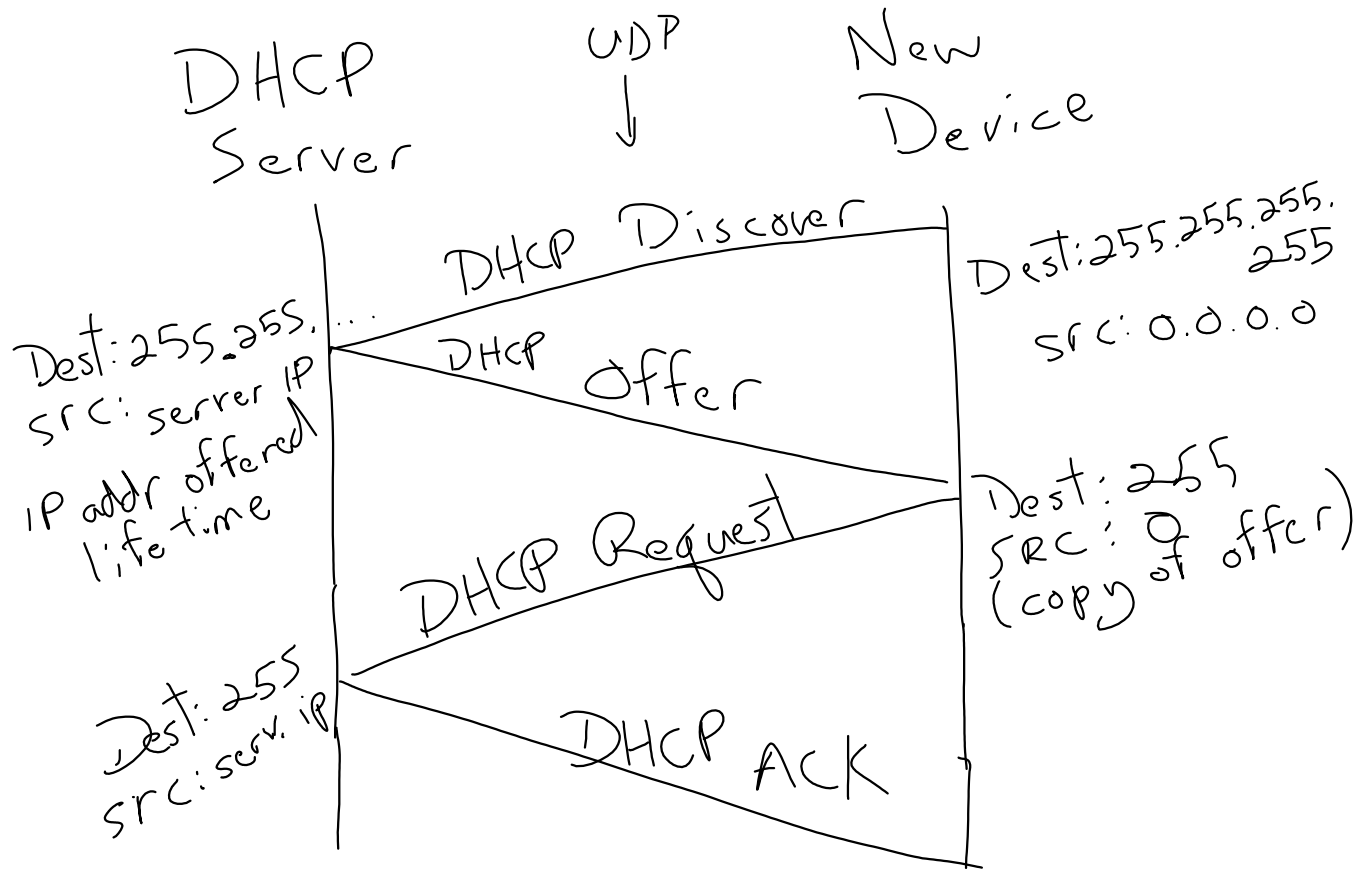

# DHCP

offer:

- IP addr.
- IP addr of 1<sup>st</sup> Hop router (gateway)
- Net. mask e.g. 255.255.255.0
- DNS name and IP