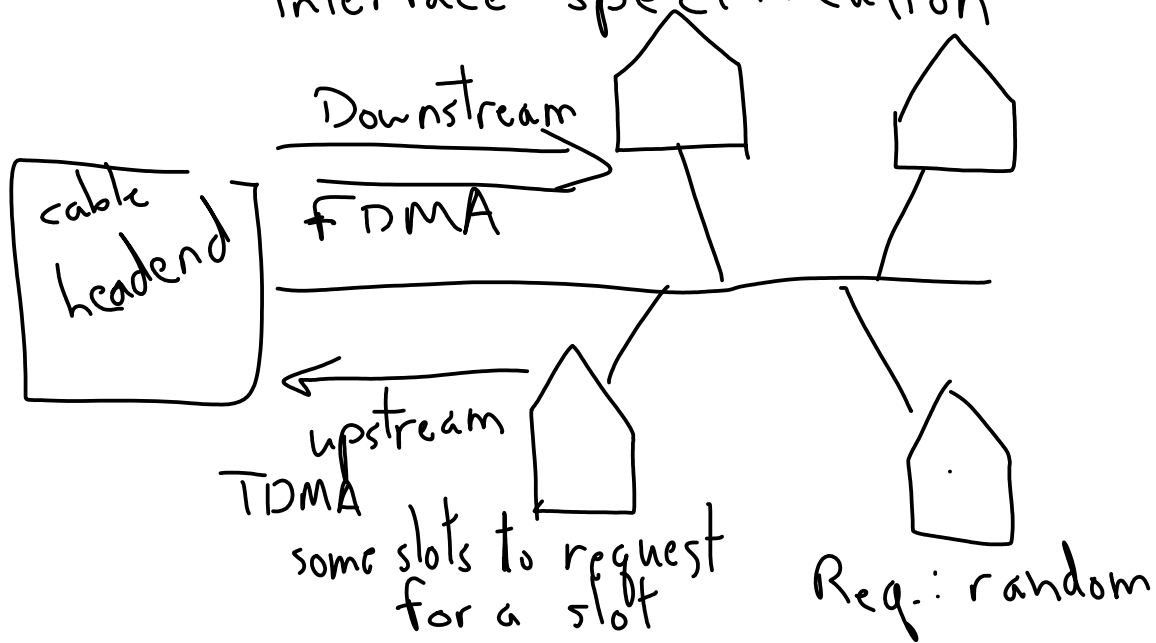

DOCSIS: data over cable service interface specification

MAC address

ether cc:96:e5:21:08:78

company's
block

Domain
↓ DNS

IP
↓ ARP: address resolution
protocol
MAC

ARP

- Broadcast request for IP's MAC

- IP responds w/ MAC addr

IP	MAC
----	-----

switch MAC	interface
A	2
B	3
C	4

ARP
B B's MAC

MAC	int
A	2
C	3
B	3