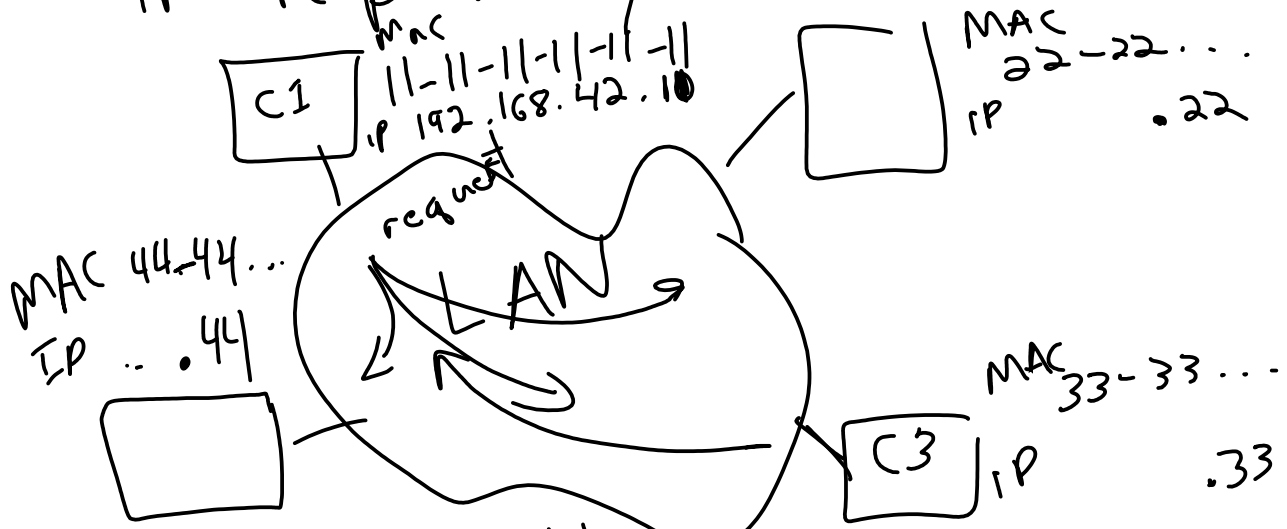

DOCSIS: data over cable service interface specification

MAC address

ether cc:96:e5:21:08:78

company's
block

Domain
↓ DNS

IP
↓ ARP: address resolution
protocol
MAC

ARP

- Broadcast request for IP's MAC

- IP responds w/ MAC addr

IP	MAC
----	-----

switch MAC	interface
A	2
B	3
C	4

ARP
B B's MAC

MAC	int
A	2
C	3
B	3