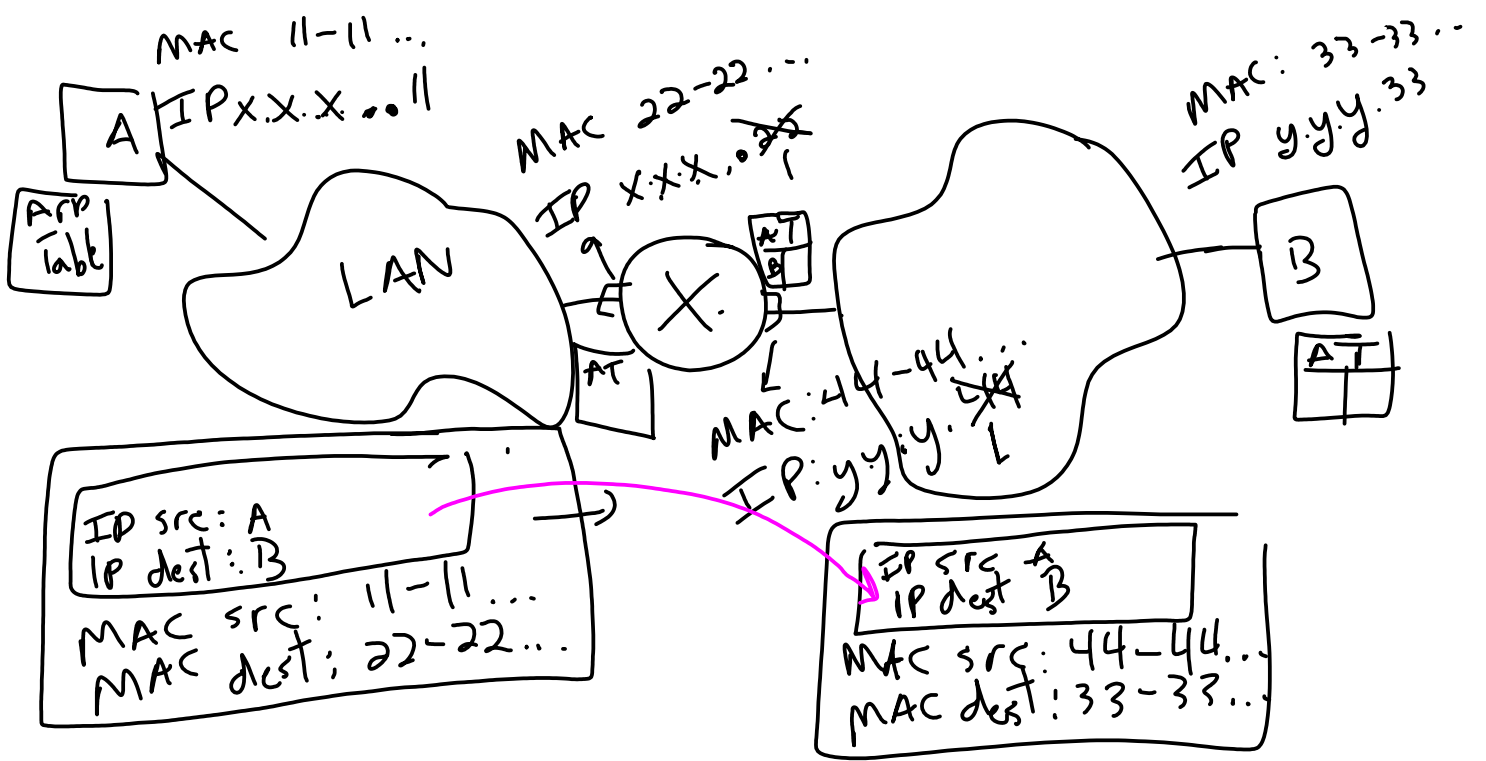

DOCSIS: data over cable service interface specification

MAC address

ether cc:96:e5:21:08:78

company's
block

Domain
↓ DNS

IP
↓ ARP: address resolution
protocol
MAC

ARP

- Broadcast request for IP's MAC

- IP responds w/ MAC addr

IP	MAC
----	-----

switch MAC	interface
A	2
B	3
C	4

ARP
B B's MAC

MAC	int
A	2
C	3
B	3