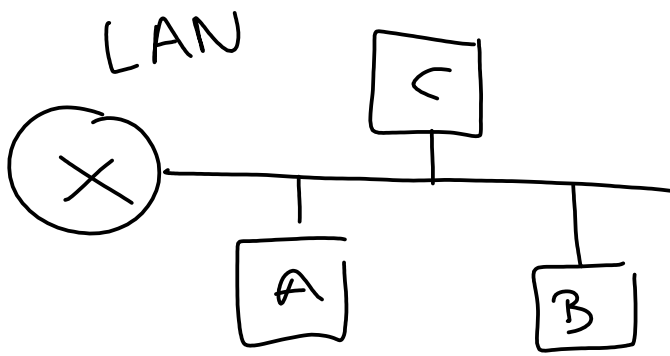

DOCSIS: data over cable service interface specification

MAC address

ether cc:96:e5:21:08:78

company's
block

Domain
↓ DNS

IP
↓ ARP: address resolution
protocol
MAC

ARP

- Broadcast request for IP's MAC

- IP responds w/ MAC addr

IP	MAC
----	-----

switch MAC	interface
A	2
B	3
C	4

ARP
B B's MAC

MAC	int
A	2
C	3
B	3