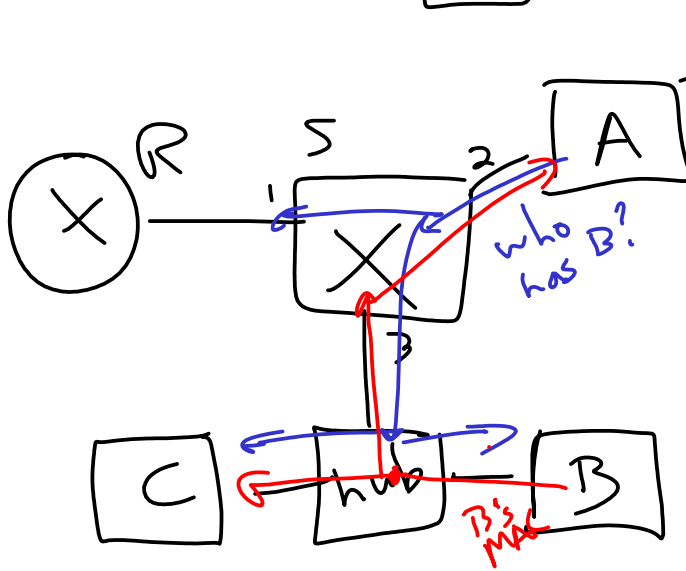

DOCSIS: data over cable service interface specification

MAC address

ether cc:96:e5:21:08:78

company's
block

Domain
↓ DNS

IP
↓ ARP: address resolution
protocol
MAC

ARP

- Broadcast request for IP's MAC

- IP responds w/ MAC addr

IP	MAC
----	-----

switch MAC	interface
A	2
B	3
C	4

ARP
B B's MAC

MAC	int
A	2
C	3
B	3